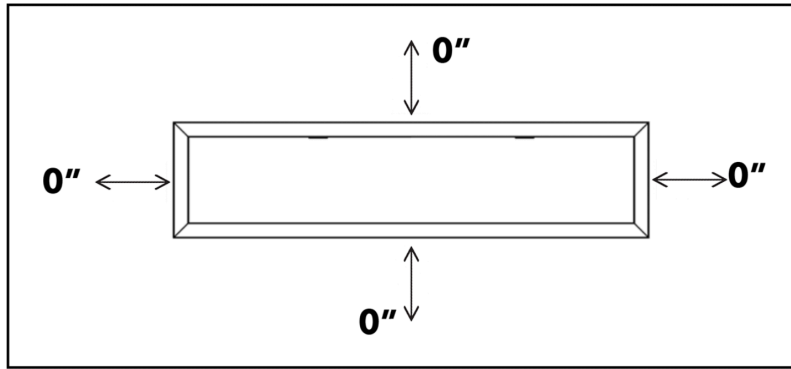

Allegro 68" Electric Fireplace

Specifications Sheet & Framing Information

CLEARANCES

Front View