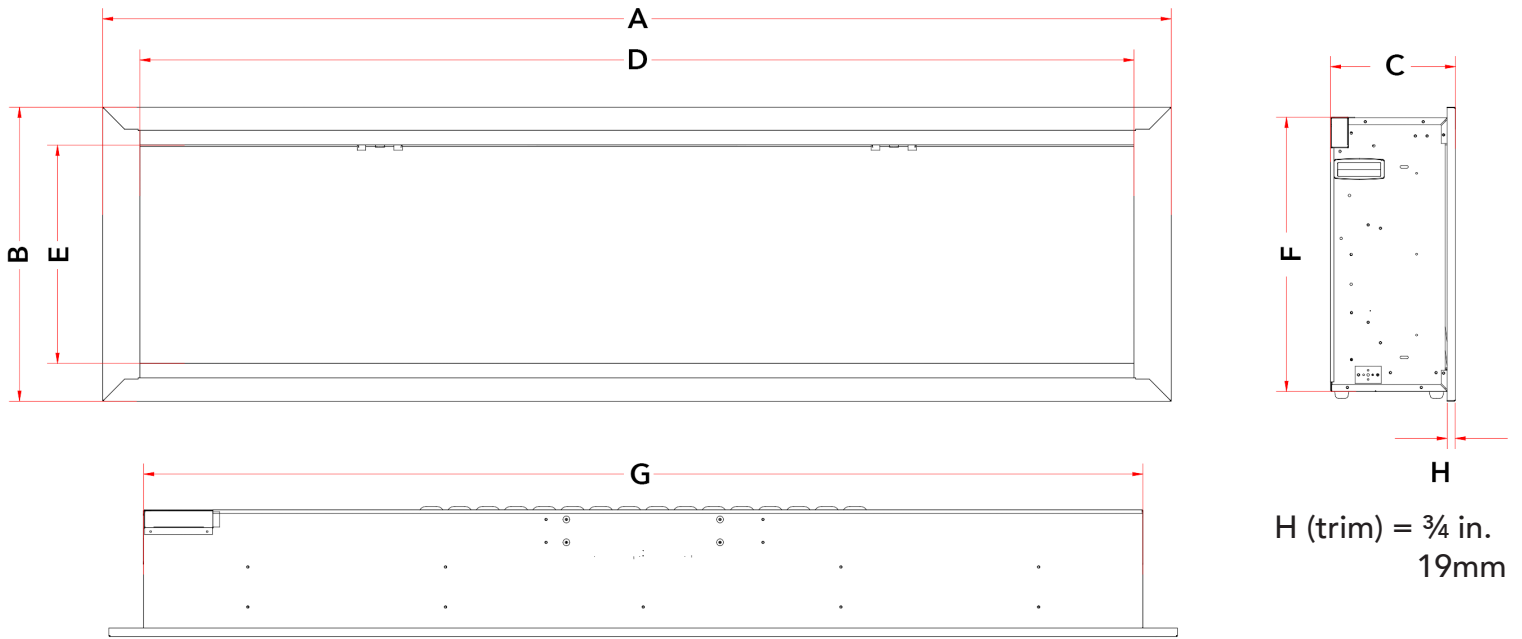

## Specifications Sheet & Framing Information

MODEL	Length	Height	Depth	Viewing Area	BTU	Cord Length
DY-BFM68	1740 mm	514 mm	221 mm	1607 mm x 381 mm	5000	2000 mm
	68 ½ in.	20 ¼ in.	8 ¾ in.	63 ¼ in. x 15 in.		72 in.

MODEL	A*	B	C*	D	E	F	G
DY-BFM68	1740 mm	514 mm	221 mm	1607 mm	381 mm	480 mm	1616 mm
	68 ½ in.	20 ¼ in.	8 ¾ in.	63 ¼ in.	15 in.	18 7/8 in.	63 5/8 in.

\*A & C includes louver projections

### FRAMING

FRAMING DIMENSION		
X	Y	DEPTH
486 mm	1623 mm	204 mm.
19 1/8 in.	63 7/8 in.	8 in.

\* Product installation must adhere strictly to instructions accompanying product to avoid risk of fire and potential injury