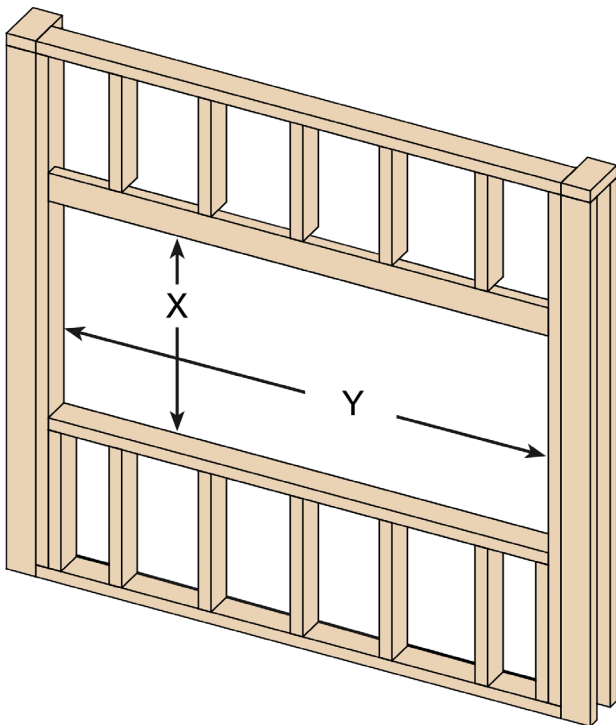

### CLEARANCES

Front View

Side View

Minimum Clearances to Combustibles	
Top	0"
Sides	0"
Back	0"
Bottom	0"
Front	36" / 0.9m

### FRAMING

FRAMING DIMENSION		
X	Y	DEPTH
486 mm	1623 mm	204 mm.
19 1/8 in.	63 7/8 in.	8 in.

\* Product installation must adhere strictly to instructions accompanying product to avoid risk of fire and potential injury